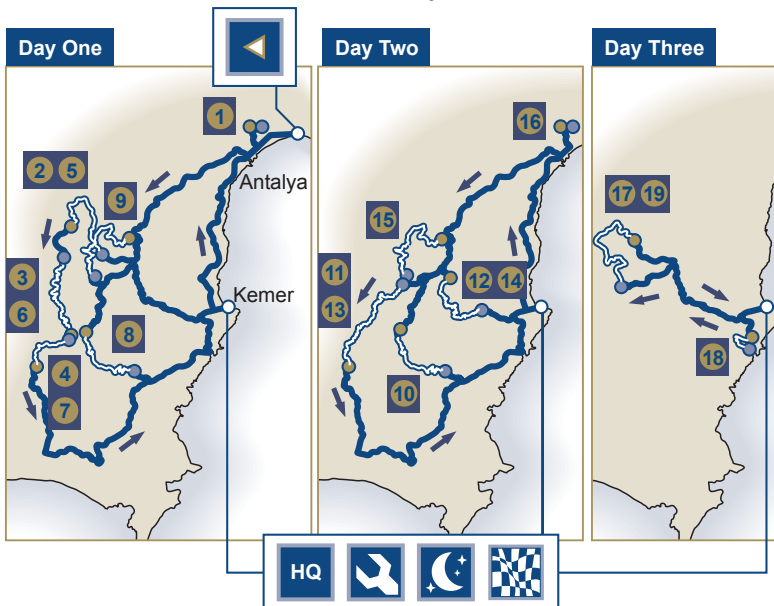

Rally start time
Local 17:00
GMT 14:00

Distances

Kms	Special Stages	Liaison	Combined
Leg 1	154.90	414.28	569.18
Leg 2	137.66	325.91	463.57
Leg 3	67.56	163.43	230.99
Total	360.12	903.62	1263.74

2008 Result - Top Eight

1 M Hirvonen	Ford
2 J Latvala	Ford
3 S Loeb	Citroën
4 D Sordo	Citroën
5 H Solberg	Ford
6 P Solberg	Subaru
7 M Wilson	Ford
8 C Rautenbach	Citroën

Rally of Turkey 2008

Round 8, 12 - 15 June 2008. Kemer, Turkey

Key

Start Location	Rally HQ	Stage Start	Stage Finish	Rally Route	Special Stage Location	Rally Direction	Service Location	Overnight Stop	Finish Location